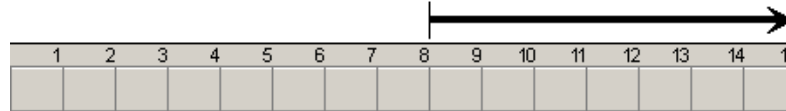

How The 15/7 Punch Rounding Rounds Punches IN And Out

Punch Time Rounding works differently on IN punches and OUT punches. The **15 Minute 7 Breakpoint** configuration will round the punch to the 1/4 hour based the punch being an in punch or an out punch:

- On an **IN Punch**, the Breakpoint is counted 7 minutes **forward** from the beginning of the time interval to determine how the punch will round. Any punch that occurs after the breakpoint rounds forward.

- On an **OUT Punch**, the Breakpoint is counted 7 minutes **backward** from the end of the time interval to determine how the punch will round. Any punch that occurs before the breakpoint rounds backward.