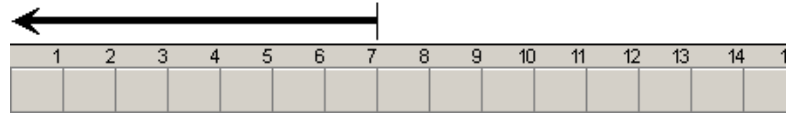

How The 15/7 Punch Rounding Rounds Punches IN And Out

Punch Time Rounding works differently on IN punches and OUT punches. The **15 Minute 7 Breakpoint** configuration will round the punch to the 1/4 hour based the punch being an in punch or an out punch:

- On an **IN Punch**, the Breakpoint is counted 7 minutes **forward** from the beginning of the time interval to determine how the punch will round. Any punch that occurs after the breakpoint rounds forward.

- On an **OUT Punch**, the Breakpoint is counted 7 minutes **backward** from the end of the time interval to determine how the punch will round. Any punch that occurs before the breakpoint rounds backward.